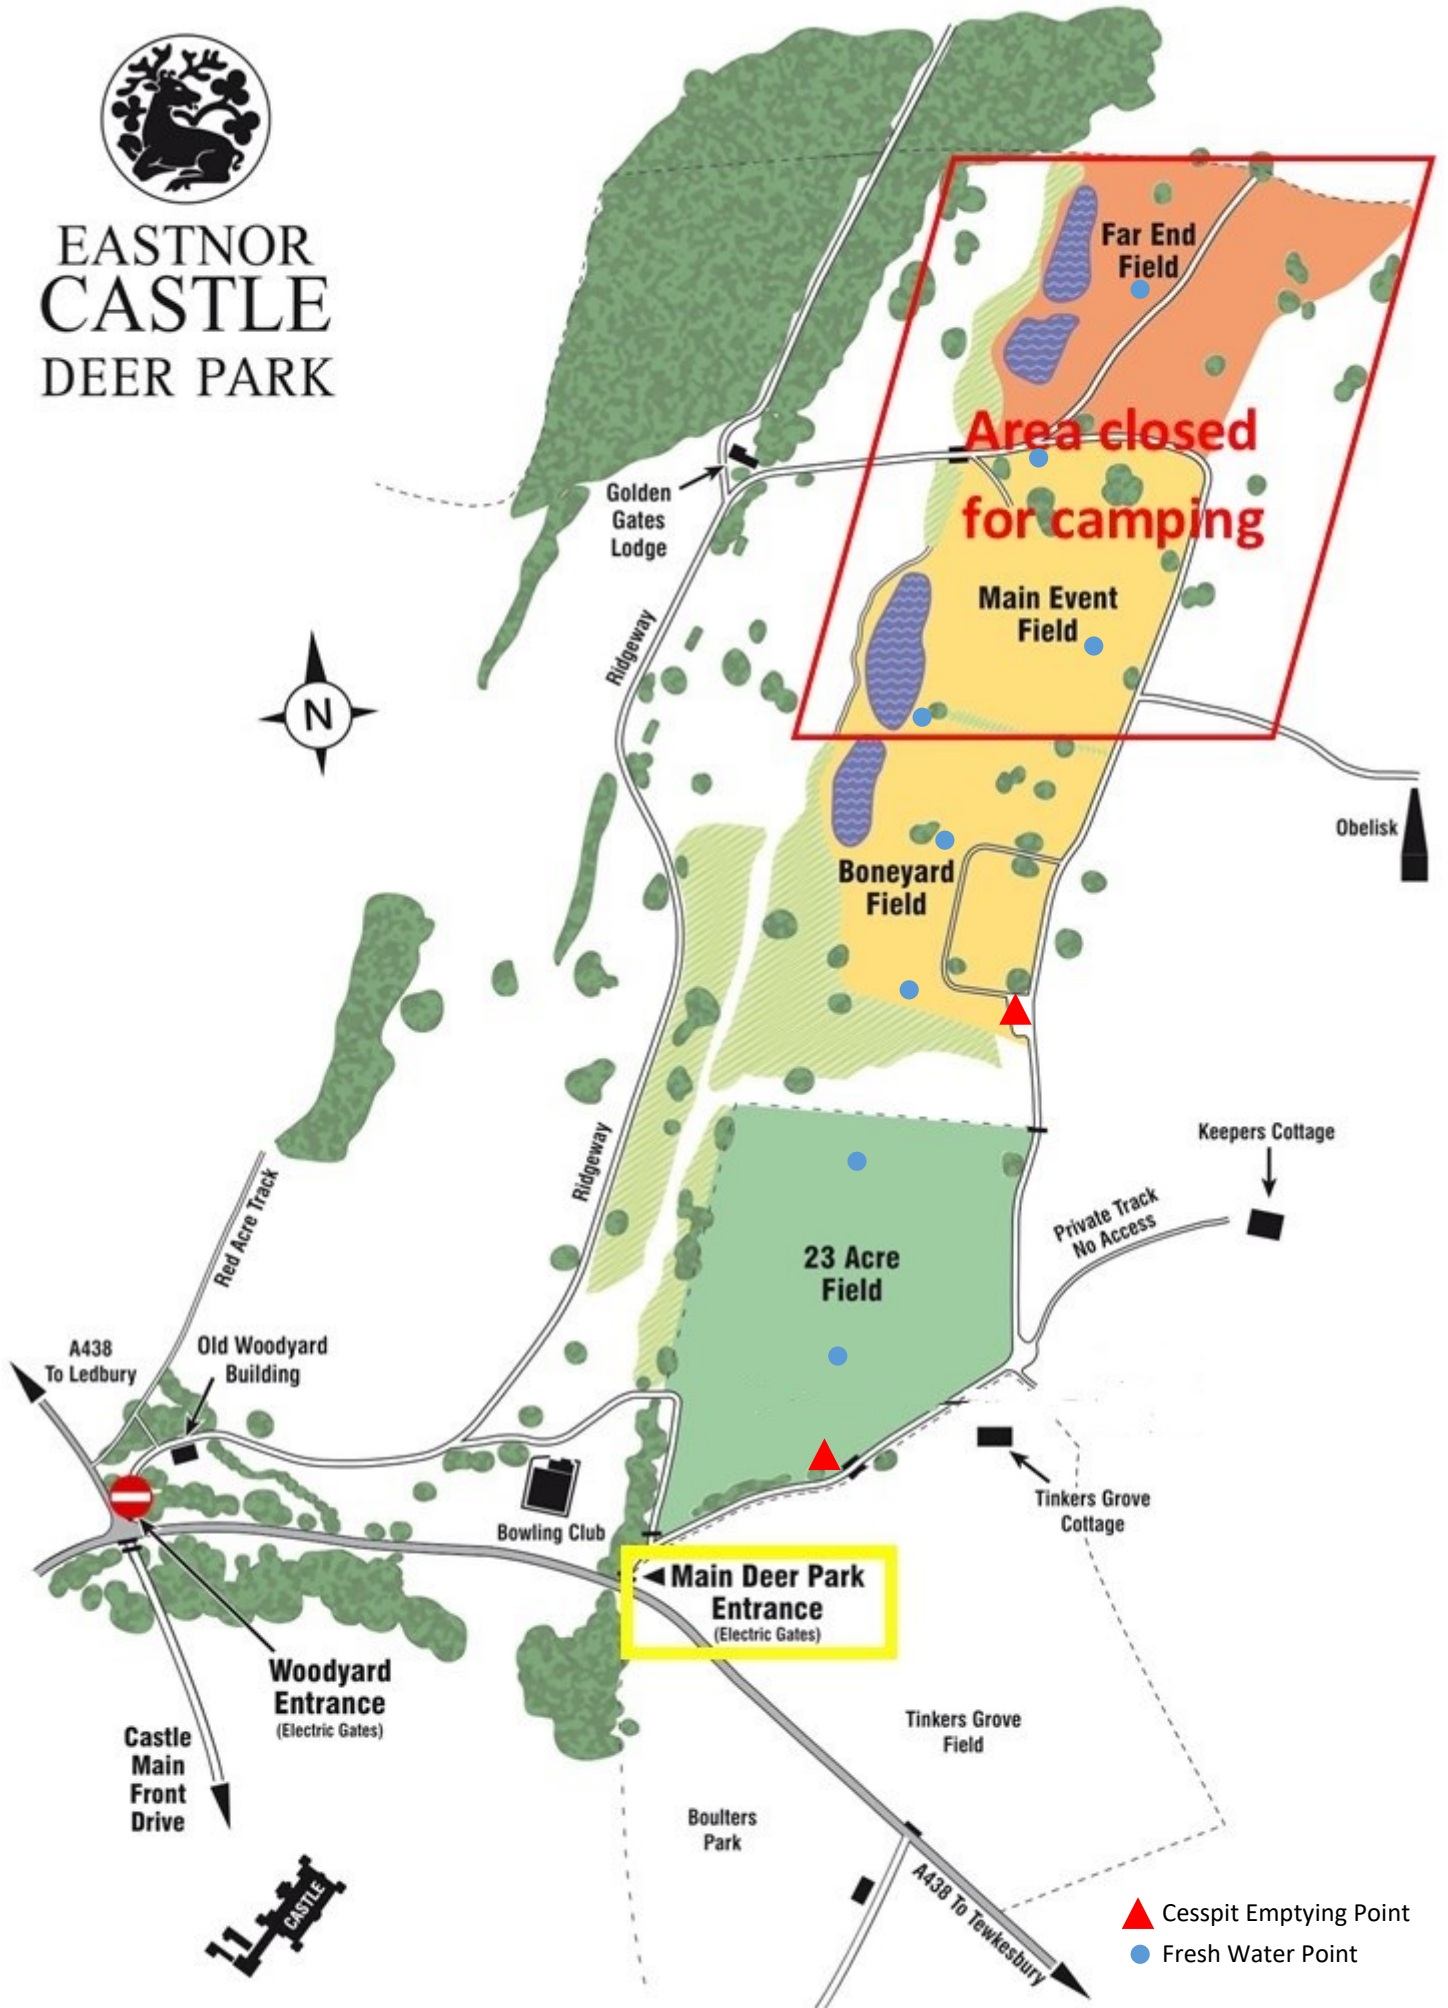

EASTNOR CASTLE DEER PARK

- ▲ Cesspit Emptying Point
- Fresh Water Point